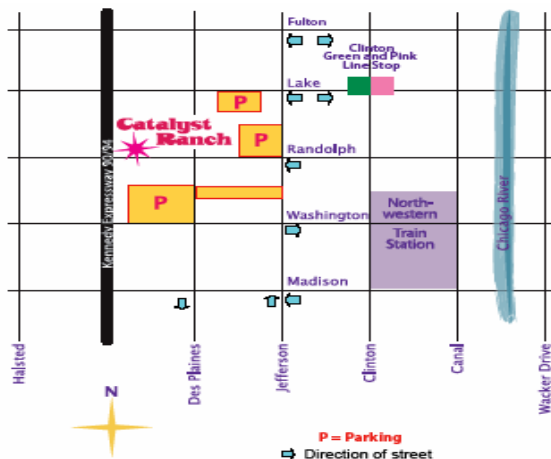

Floor 3W Rooms: Polka, Tango, Cha Cha

Floor 4E Rooms: Mambo, Jitterbug, Samba, Foxtrot

I've Decided to Drive, But Now What? There are a multitude of options close to the Ranch for those of you with cars. We suggest you use one of the many lots in the neighborhood. Prices range from \$10 -\$24/day. There is a parking garage that accepts credit cards on the corner of Lake and Jefferson. These parking facilities are available for day meetings. Some lots (other than enclosed parking on Lake) require that cars be picked up by 6 PM. We recommend you check with your lot attendant upon arrival.

Get Here from There! Directions to the Ranch

By CTA: Green & Pink Lines/Clinton Stop
Blue Line/Grand Stop
Brown Line/Washington Stop

See a full transit map at
http://www.transitchicago.com/assets/1/clickable_system_map/200806D.htm

Driving Directions:

From O'Hare: Take 90/94 (Kennedy Expressway) East. Take the Washington exit. Turn left. Go east 2 blocks to Jefferson. Turn left. Go one block to Randolph. Turn left. Catalyst Ranch will be on your right, the last building before the expressway.

From Midway: Turn right onto S. Cicero Ave, heading north. Enter onto I-55 (Stevenson Expressway) North. Merge onto 90/94 (Kennedy Expressway) West. Take the Lake Street exit. Turn right. Go one block to Des Plaines. Turn right. Go one block to Randolph. Turn right. Catalyst Ranch will be on your right, the last building before the expressway.