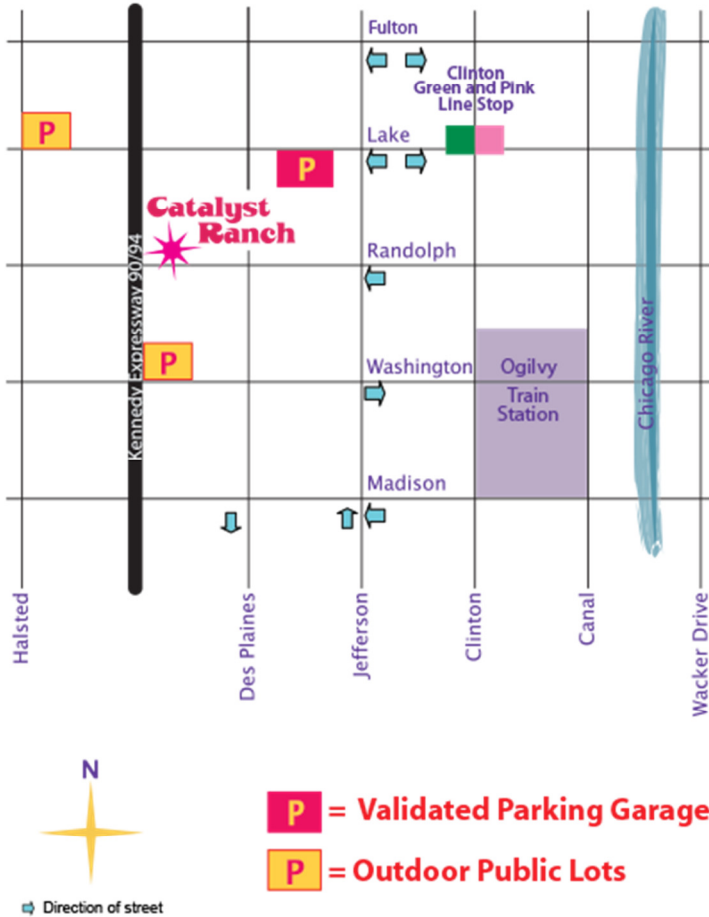

# STUPENDOUSLY CRUCIAL INFORMATION ABOUT YOUR VISIT TO CATALYST RANCH

Catalyst Ranch is located in Chicago's trendy West Loop neighborhood at 656 W. Randolph Street, in close proximity to 55, 90/94, 290, as well as major CTA rail lines, bus routes, Divvy bikes and Metra's Ogilvy & Union Stations.

We support Open Books. Bring a new or used book in when you visit and drop it in our book wagon!

**Where Am I Going?** Catalyst Ranch is located on Randolph St. between Des Plaines and I90/94. Randolph is a one way street going west and we're located on the North side of Randolph St. in the Haymarket Building

**I've Decided to Drive, But Now What?** There are 3 parking lots nearby (see map), but **discounted parking is available only at the 180 N. Jefferson garage.** The entrance is on LAKE Street between Des Plaines & Jefferson, Look for a sign that says **Self Park**. Parking is \$10 (for up to 12 hours) with validation. You must obtain an original ticket from the garage and purchase your coupon at Catalyst Ranch. **Please note that this garage is usually full by 10AM.**

## GET HERE FROM THERE! PUBLIC TRANSPORTATION OPTIONS

**By CTA:** Green & Pink Lines/Clinton Stop  
 Blue Line/Grand Stop  
 Brown Line/Washington Stop

See a full transit map at

[http://www.transitchicago.com/assets/1/clickable\\_system\\_map/200806D.htm](http://www.transitchicago.com/assets/1/clickable_system_map/200806D.htm)