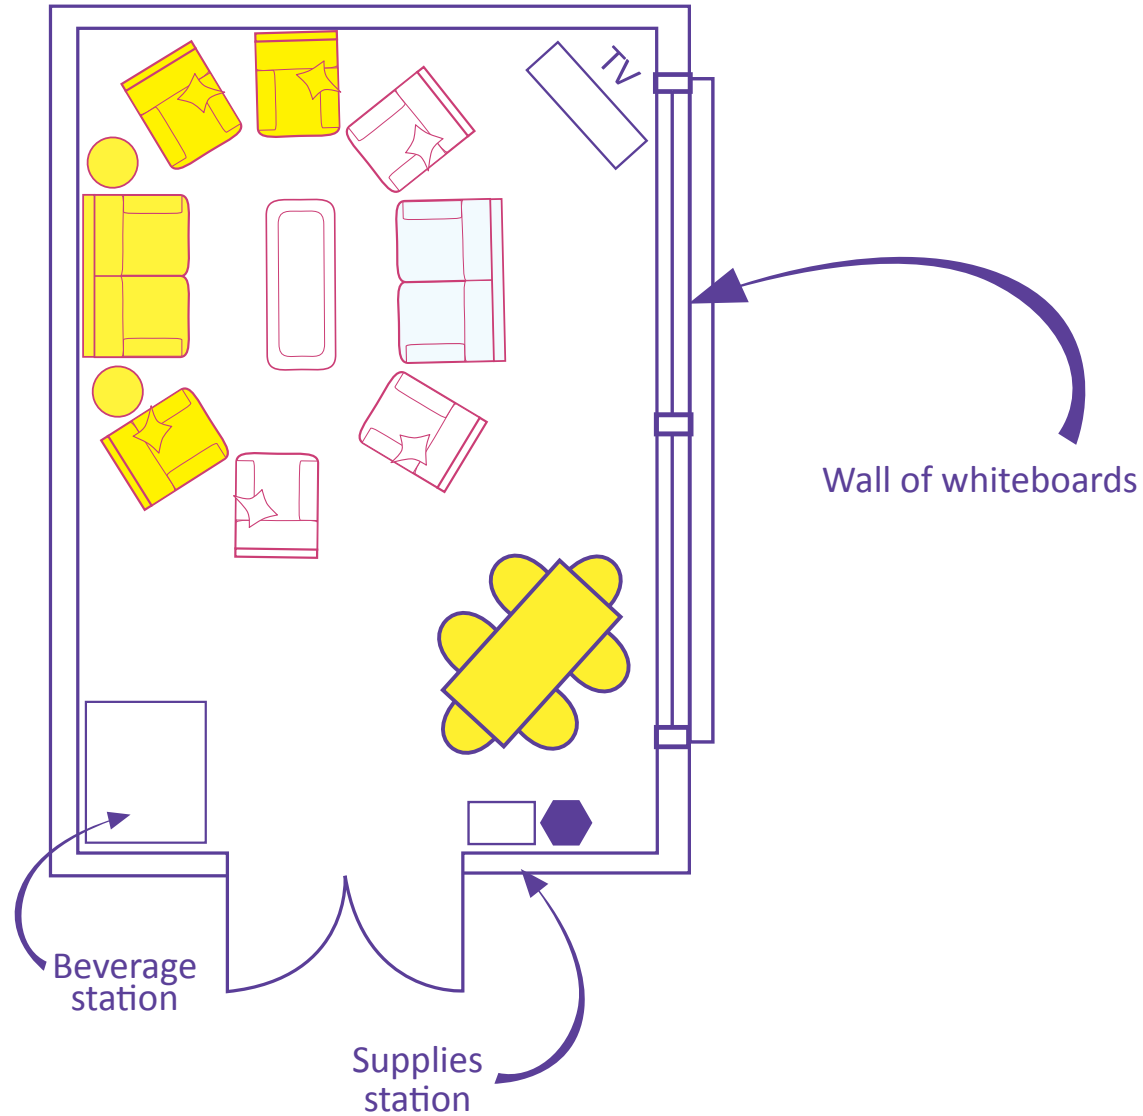

Foxrot Room

300 sq. ft.

Circle of Chairs setup

Maximum capacity in circle of chairs setup: 10 attendees

Average meeting size in circle of chairs setup: 5 attendees

Foxtrot Room

300 sq. ft.

Cafe setup

Maximum capacity in cafe setup: 10 attendees

Average meeting size in cafe setup: 5 attendees