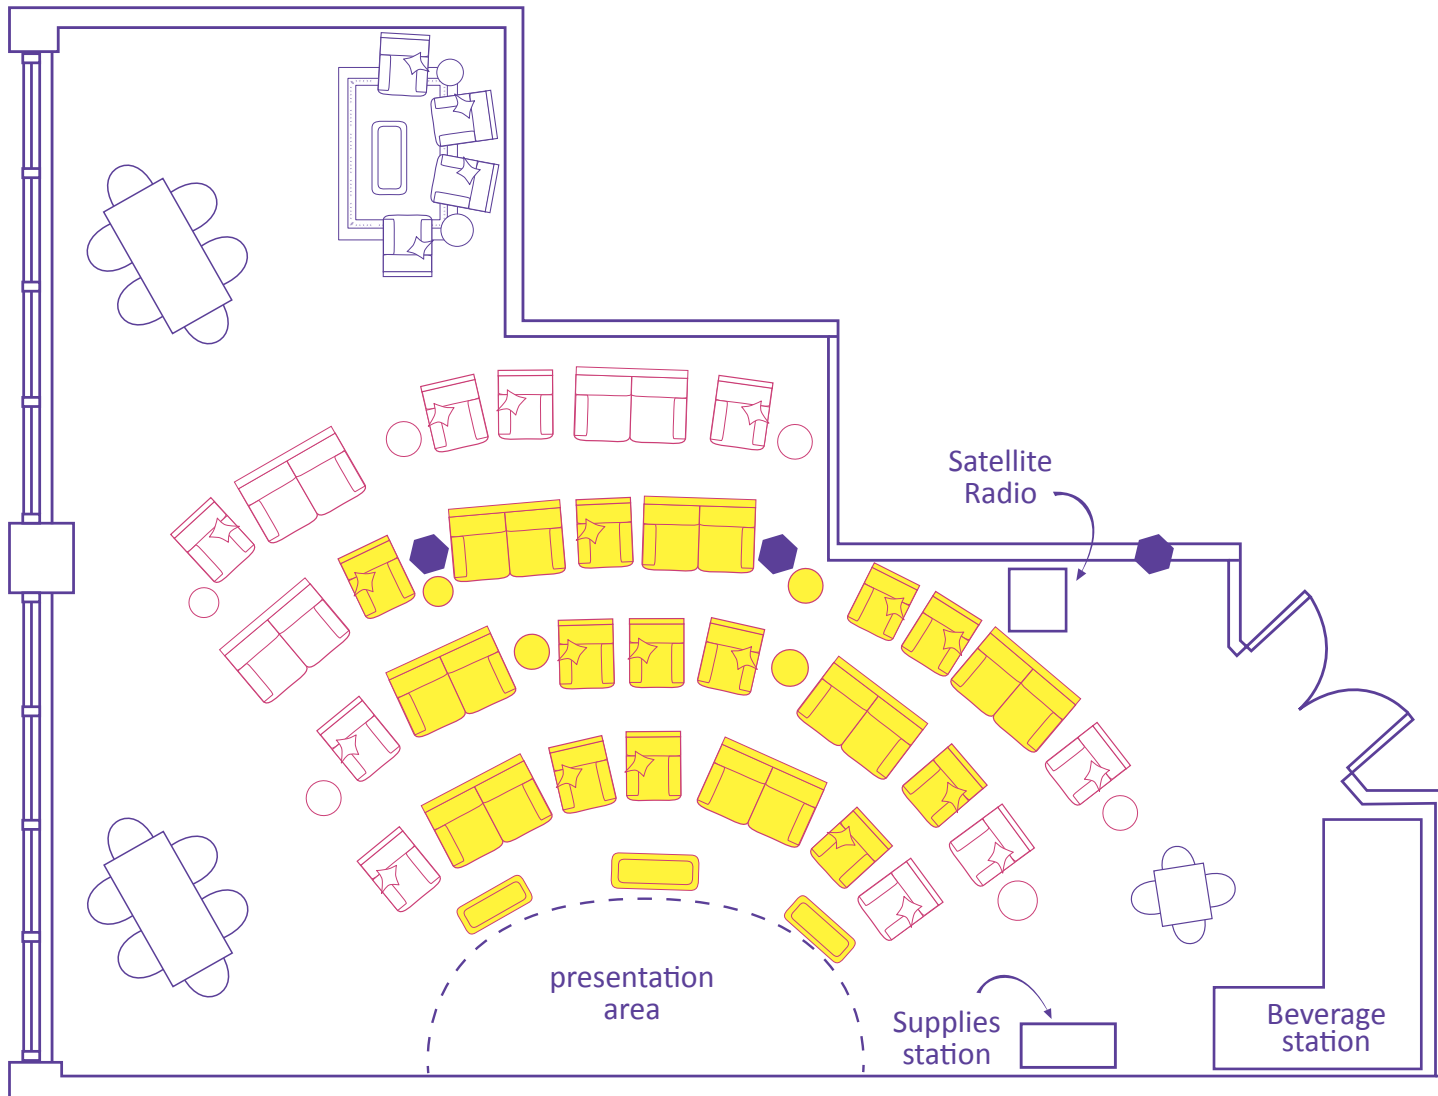

## Jitterbug Room

1,400 sq. ft.

### Theater setup

Maximum capacity in theater setup: 40 attendees

Average meeting size in theater setup: 25 attendees

# Jitterbug Room

1,400 sq. ft.

## Cafe setup

Maximum capacity in cafe setup: 25 attendees

Average meeting size in cafe setup: 20 attendees